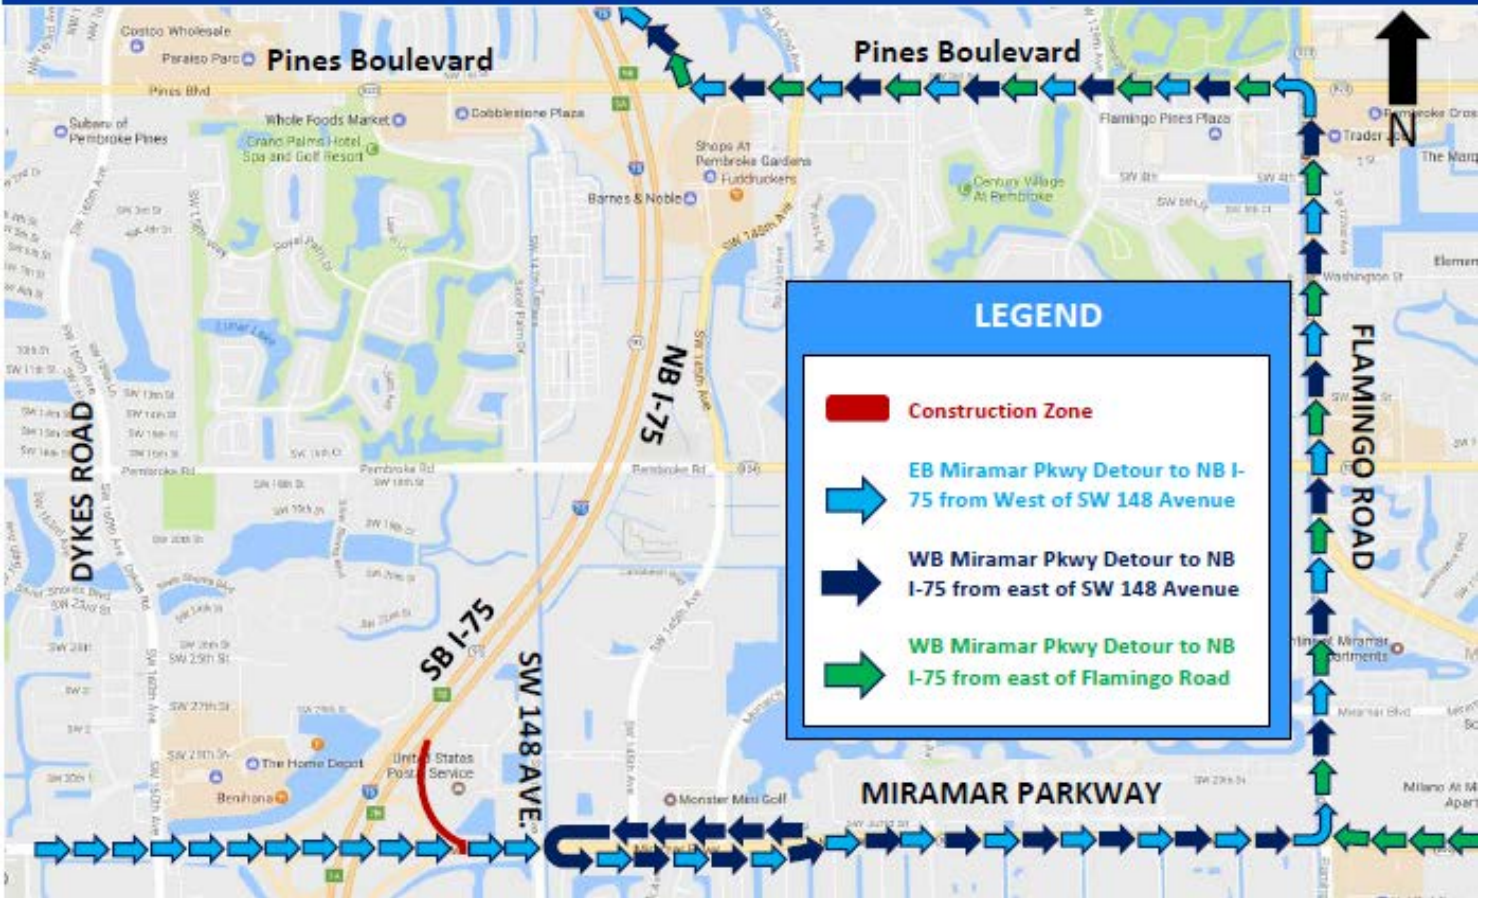

75 EXPRESS LANE PROJECT

Construction Update

Northbound I-75 Entrance Ramp at Miramar Parkway to Close for Construction May 20-22

The Florida Department of Transportation (FDOT) is scheduled to close the northbound entrance ramp of I-75 at Miramar Parkway to allow crews to complete ramp construction. In order to perform this work safely, traffic will be detoured during the following dates and times:

- The northbound entrance ramp of I-75 at Miramar Parkway will be closed continuously from 2 a.m. Saturday, May 20 to 5 a.m. Monday, May 22.
 - Motorists traveling eastbound, west of SW 148th Avenue, will be detoured east on Miramar Parkway to Flamingo Road, north on Flamingo Road to Pines Boulevard and west on Pines Boulevard to the northbound entrance ramp of I-75.
 - Motorists traveling westbound, east of SW 148th Avenue, will be detoured to make a U-Turn at SW 148th Avenue and go east on Miramar Parkway to Flamingo Road, north on Flamingo Road to Pines Boulevard and west on Pines Boulevard to the northbound entrance ramp of I-75.
 - Motorists traveling westbound east of Flamingo Road will be detoured north on Flamingo Road to Pines Boulevard and west on Pines Boulevard to the northbound entrance ramp of I-75.

STAY CONNECTED

75-express.com

[@myfdot_sefl](https://twitter.com/myfdot_sefl)

www.fl511.com

smartsunguide.com

MIRAMAR PARKWAY NB I-75 On-Ramp DETOUR MAP

Please note, this schedule may change due to inclement weather or other unexpected conditions