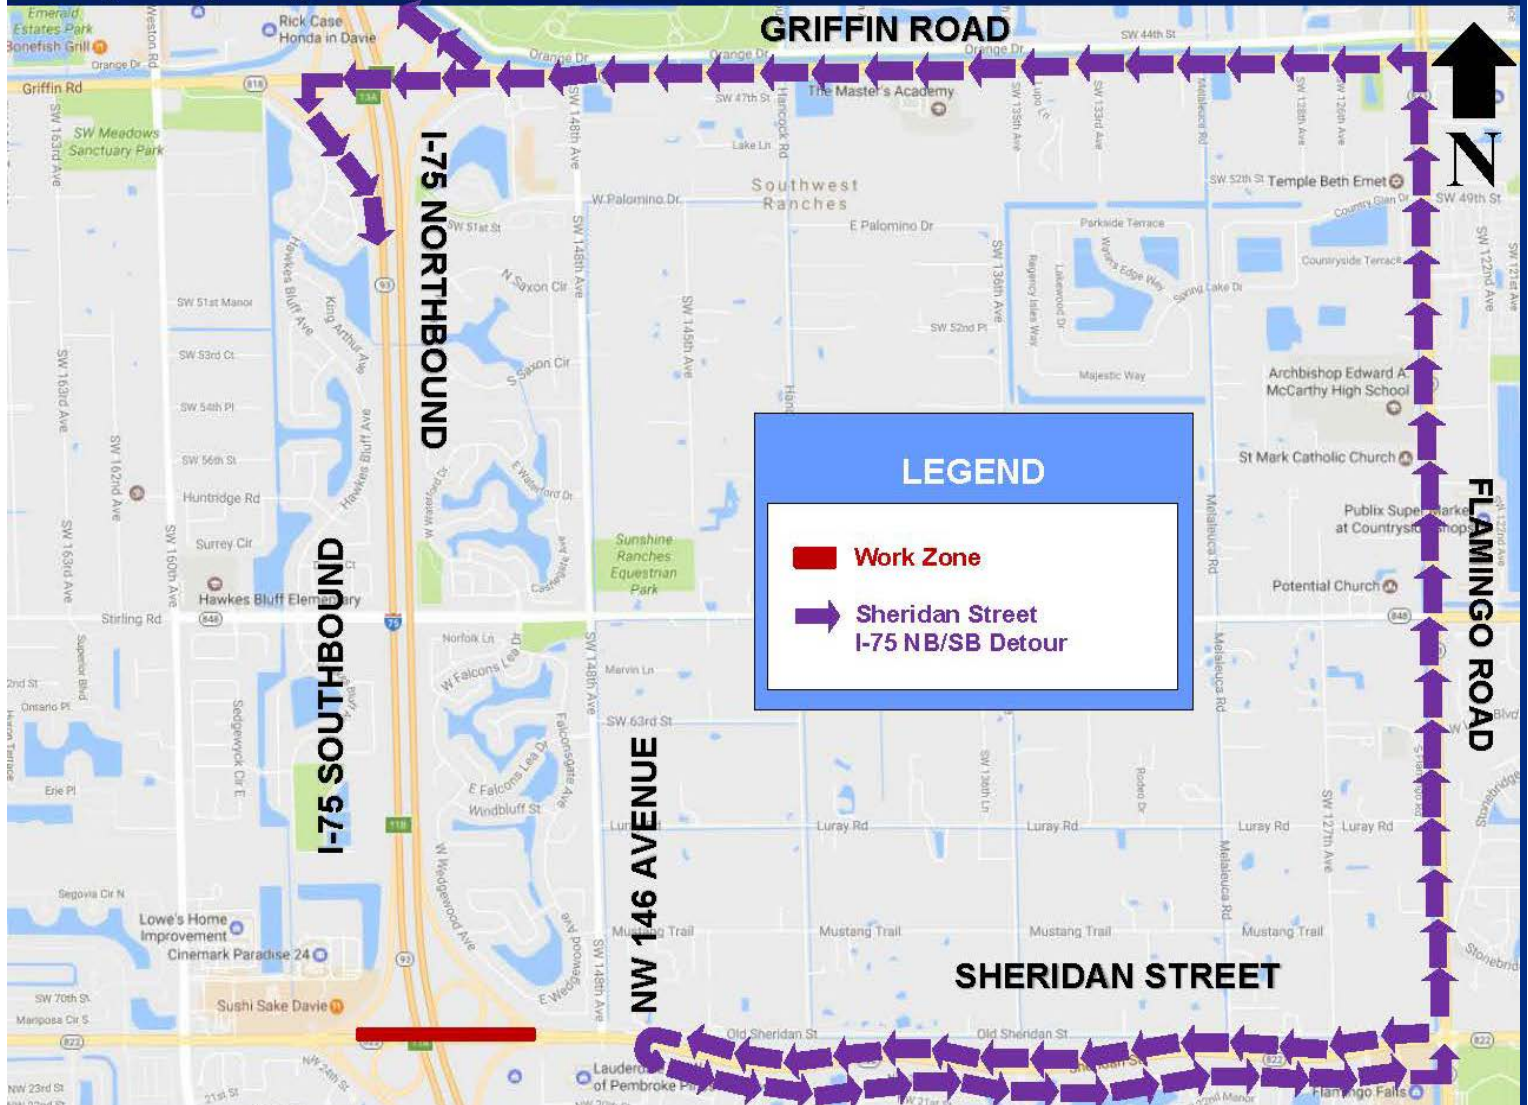

75 EXPRESS LANE PROJECT

CONSTRUCTION UPDATE

All Westbound Lanes on Sheridan Street to Close Monday, February 6

The Florida Department of Transportation (FDOT) is scheduled to close all westbound lanes on Sheridan Street, just east of the Sheridan Street bridge, to allow crews to complete overhead sign structure installation. In order to perform the work safely, traffic will be detoured during the following dates and times:

- All westbound lanes on Sheridan Street, just east of the Sheridan Street bridge, will be closed **from 11 p.m. Monday, February 6 to 5 a.m. Tuesday, February 7**. Motorists traveling westbound on Sheridan Street will be detoured to make a U-Turn at NW 146 Avenue, go eastbound on Sheridan Street to Flamingo Road, northbound on Flamingo Road to Griffin Road and westbound on Griffin Road to take the entrance ramp to I-75 northbound/southbound. Please follow posted detour.

DETOUR MAP

All westbound lanes on Sheridan Street, just east of the Sheridan Street bridge, will be closed from 11 p.m. Monday, February 6 to 5 a.m. Tuesday, February 7. Motorists traveling westbound on Sheridan Street will be detoured to make a U-Turn at NW 146 Avenue, go eastbound on Sheridan Street to Flamingo Road, northbound on Flamingo Road to Griffin Road and westbound on Griffin Road to take the entrance ramp to I-75 northbound/southbound. If necessary to complete the work, this closure will also take place Tuesday, February 7 through Friday, February 10 between 11 p.m. and 5 a.m.